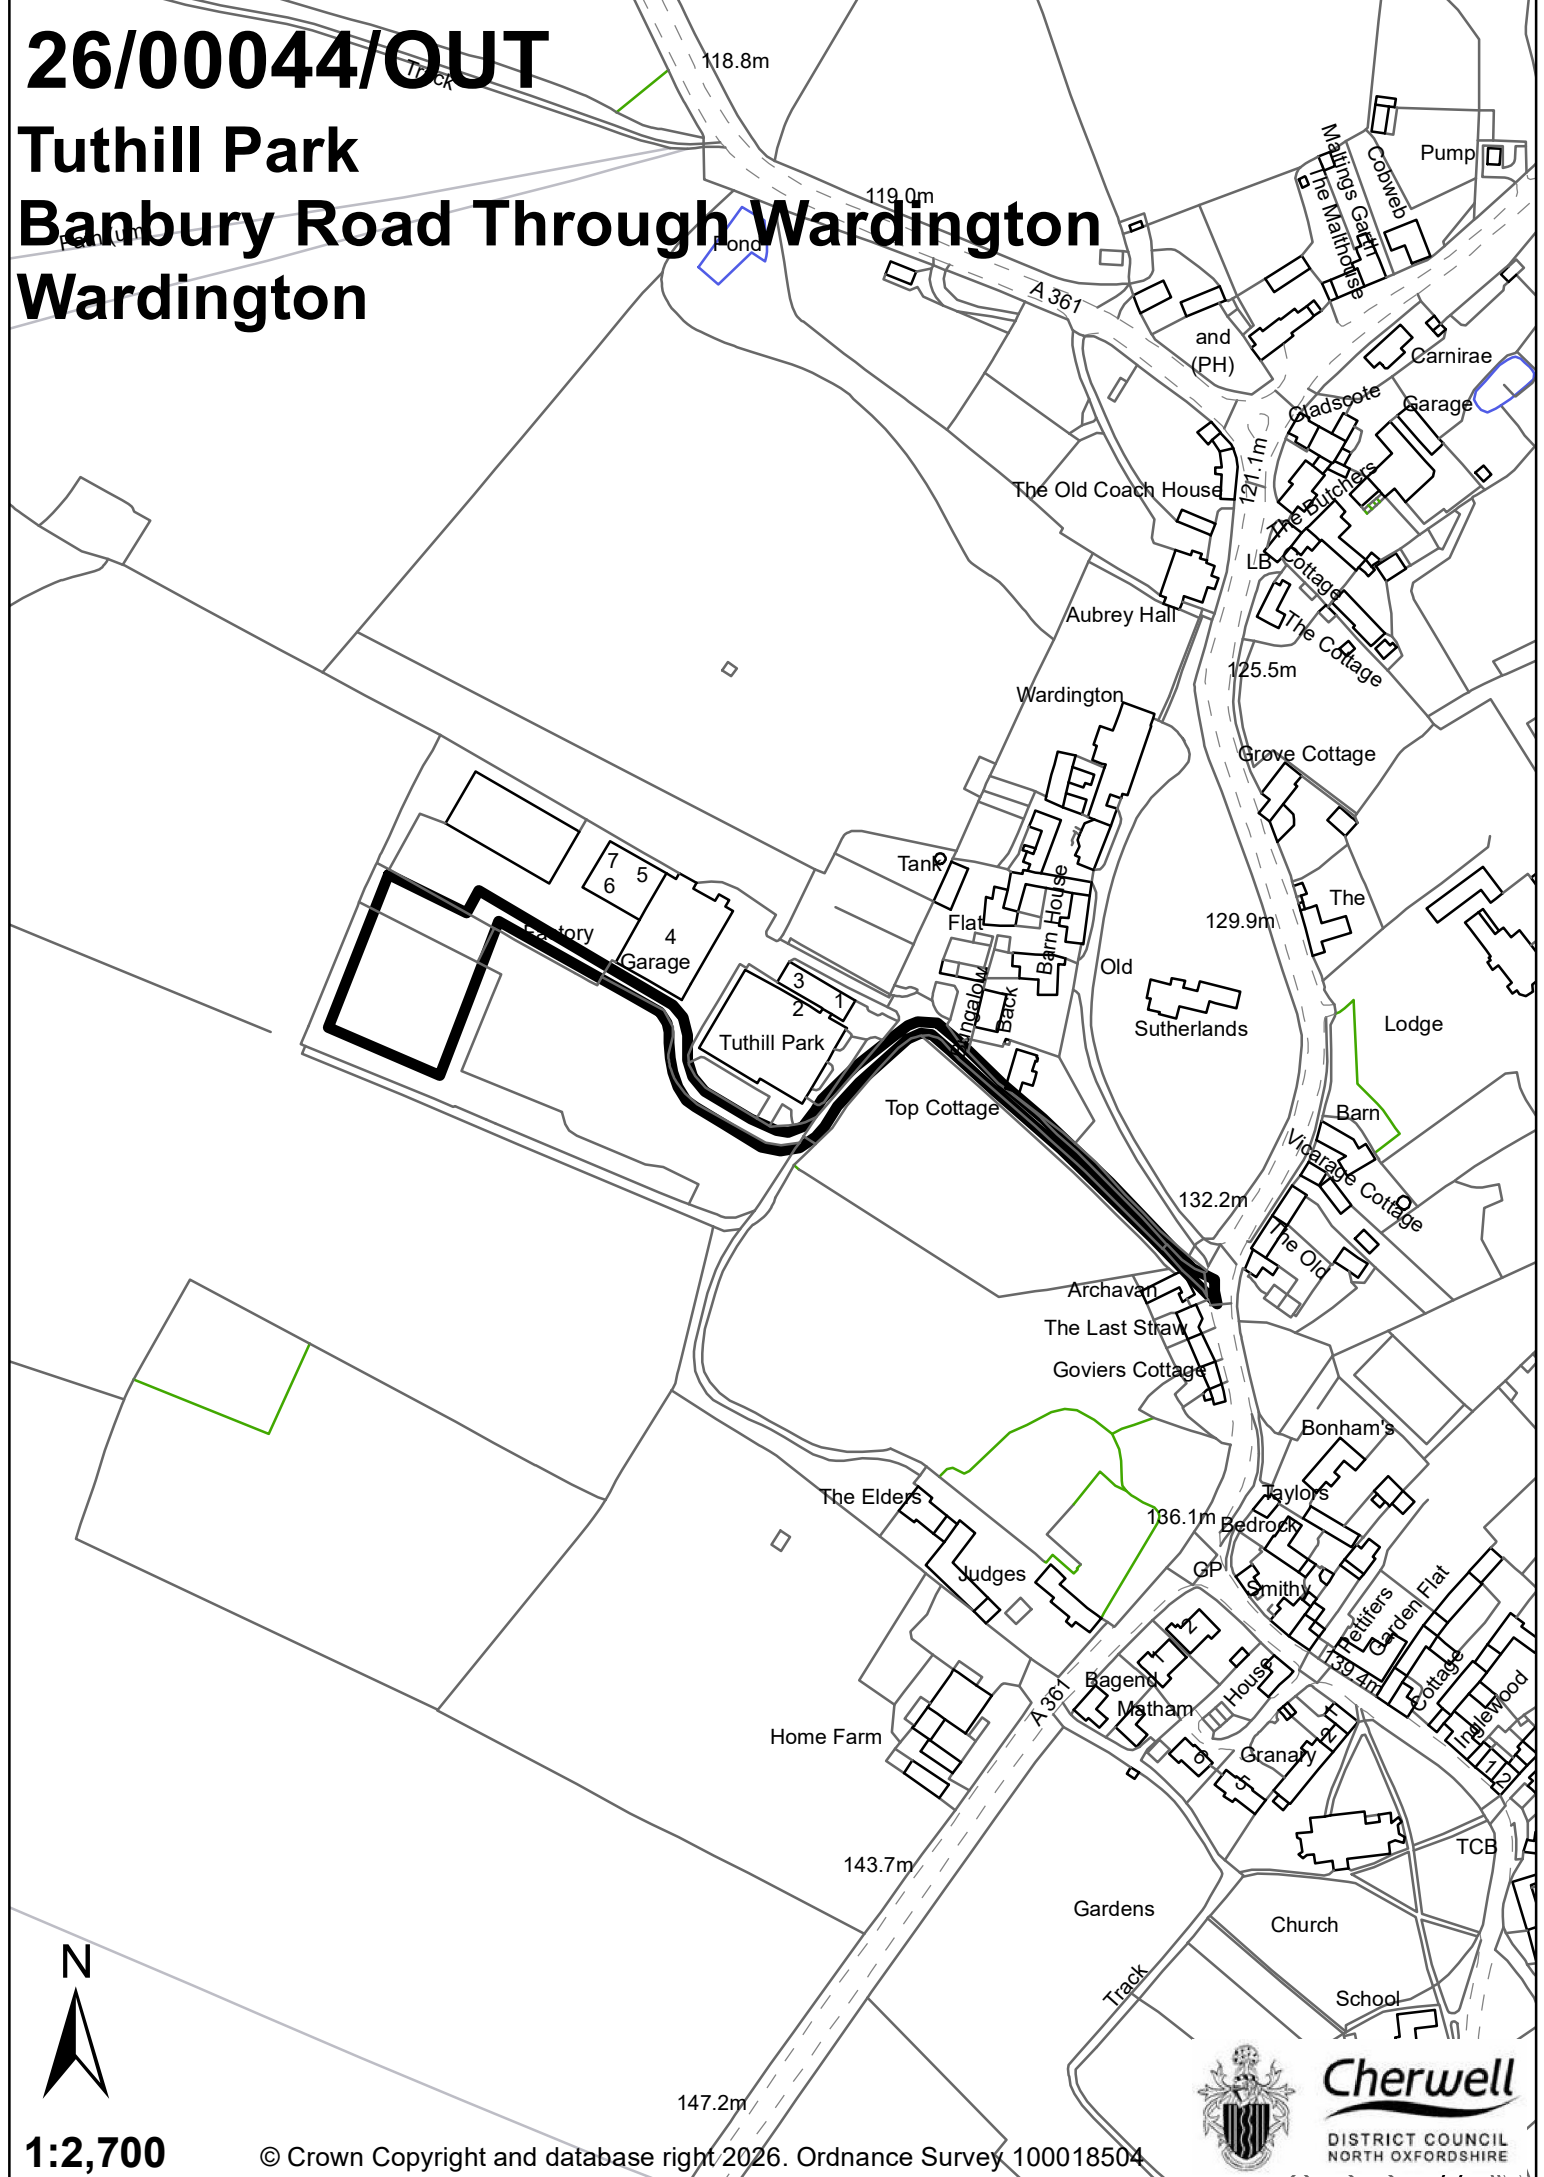

26/00044/OUT

Tuthill Park Banbury Road Through Wardington Wardington

1:2,700

© Crown Copyright and database right 2026. Ordnance Survey 100018504